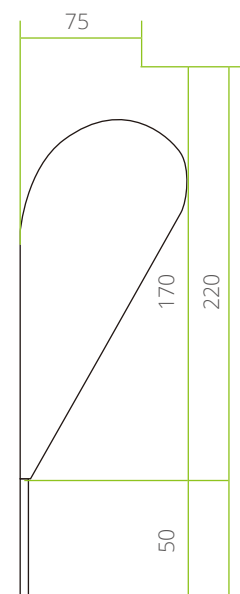

FLAG

TC-6E

SIZE: S

CONCAVE

CONVEX

STRAIGHT

ANGLED

DROP

FLAG

TC-6E

SIZE: M

CONCAVE

CONVEX

STRAIGHT

ANGLED

DROP

FLAG

TC-6E

SIZE: L

CONCAVE

CONVEX

STRAIGHT

ANGLED

DROP

FLAG

TC-6E

SIZE: XL

CONCAVE

CONVEX

STRAIGHT

ANGLED

DROP