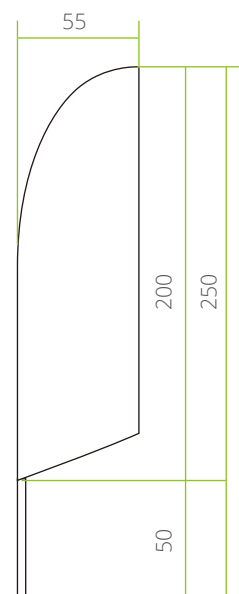

FLAG

TC-6E

SIZE: S

CONCAVE

CONVEX

STRAIGHT

ANGLED

DROP

FLAG

TC-6E

SIZE: M

CONCAVE

CONVEX

STRAIGHT

ANGLED

DROP

FLAG

TC-6E

SIZE: L

CONCAVE

CONVEX

STRAIGHT

ANGLED

DROP

FLAG

TC-6E

SIZE: XL

CONCAVE

CONVEX

STRAIGHT

ANGLED

DROP